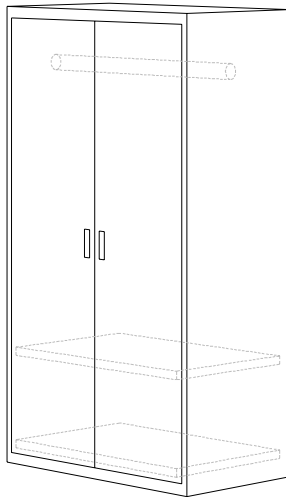

Ski Storage Unit

(1) RH or LH Door Operation

or

(1) Set of Doors

Includes (2) Ski Brackets on 13.78" Deep

Includes (4) Ski Brackets on 23.63" Deep

#CPS245124LH	23.63"	50.39"	23.63"	320lbs	\$1,095.00
#CPS245124RH	23.63"	50.39"	23.63"	320lbs	\$1,095.00
#CPS247224LH	23.63"	71.81"	23.63"	335lbs	\$1,145.00
#CPS247224RH	23.63"	71.81"	23.63"	335lbs	\$1,145.00
#CPS248224LH	23.63"	81.89"	23.63"	350lbs	\$1,195.00
#CPS248224RH	23.63"	81.89"	23.63"	350lbs	\$1,195.00
#CPS305124	29.53"	50.39"	23.63"	355lbs	\$1,245.00
#CPS307224	29.53"	71.81"	23.63"	370lbs	\$1,295.00
#CPS308224	29.53"	81.89"	23.63"	385lbs	\$1,345.00
#CPS365124	35.43"	50.39"	23.63"	380lbs	\$1,395.00
#CPS367224	35.43"	71.81"	23.63"	400lbs	\$1,445.00
#CPS368224	35.43"	81.89"	23.63"	420lbs	\$1,495.00

Closet/Pull-Out Shelf Storage (1)

RH or LH Door Operation

or

(1) Set of Doors

(1) Rod and (1) Pull-Out Shelf on 50.39" tall

(1) Rod and (1) Pull-Out Shelf on 71.81" tall

(1) Rod and (2) Pull-Out Shelves on 81.89" tall