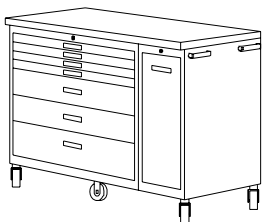

Seven Drawer with Pull-Out Unit

Locking Drawers
(2) Locking Swivel Castors
(2) Rigid Castors
Choice of Galvanized, Butcher Block or Stainless Steel Tops

#LKR7D2432PO1232GV	35.43"	38.50"	23.63"	475lbs	$2,295.00
#LKR7D2432PO1232BB	35.43"	38.50"	23.63"	475lbs	$2,395.00
#LKR7D2432PO1232SS	35.43"	38.50"	23.63"	475lbs	$2,445.00
#LKR7D3632PO1232GV	47.23"	38.50"	23.63"	550lbs	$2,695.00
#LKR7D3632PO1232BB	47.23"	38.50"	23.63"	550lbs	$2,795.00
#LKR7D3632PO1232SS	47.23"	38.50"	23.63"	550lbs	$2,845.00