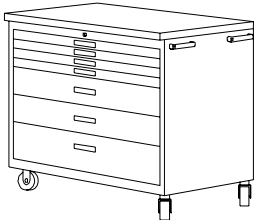

Seven Drawer Rolling Unit

Locking Drawers
(2) Locking Swivel Castors
(2) Rigid Castors
Choice of Galvanized, Butcher Block or Stainless Steel Tops

#LKR7D2432GV	23.63"	38.50"	23.63"	325lbs	$1,545.00
#LKR7D2432BB	23.63"	38.50"	23.63"	325lbs	$1,595.00
#LKR7D2432SS	23.63"	38.50"	23.63"	325lbs	$1,645.00
#LKR7D3632GV	35.43"	38.50"	23.63"	440lbs	$1,795.00
#LKR7D3632BB	35.43"	38.50"	23.63"	400lbs	$1,845.00
#LKR7D3632SS	35.43"	38.50"	23.63"	400lbs	$1,895.00