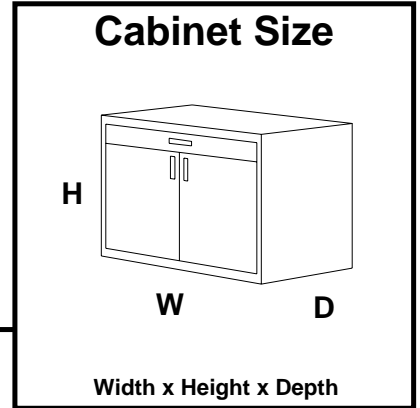

#H-7D363224-M-BLKRED

Cabinet Type

- Workbench Drawer Units
- Workbench Upper Units
- Corner Units
- Tall Storage Units

**Finish Type
(Powder Coated)**

- M = Fine Texture Matte
- G = Rough Texture Glossy

**Cabinet Color
(Cabinet Shell / Doors & Drawers)**

- BLKRED = Black/Red
- BLKCRM = Black/Cream
- BLKBLU = Black/Blue
- BLKYLW = Black/Yellow
- BLKWHT = Black/White
- BLKGRY = Black/Gray
- BLKBLK = Black/Black
- BLKTAN = Black/Tan
- BLKSS = Black/Stainless*

*Upcharge applies