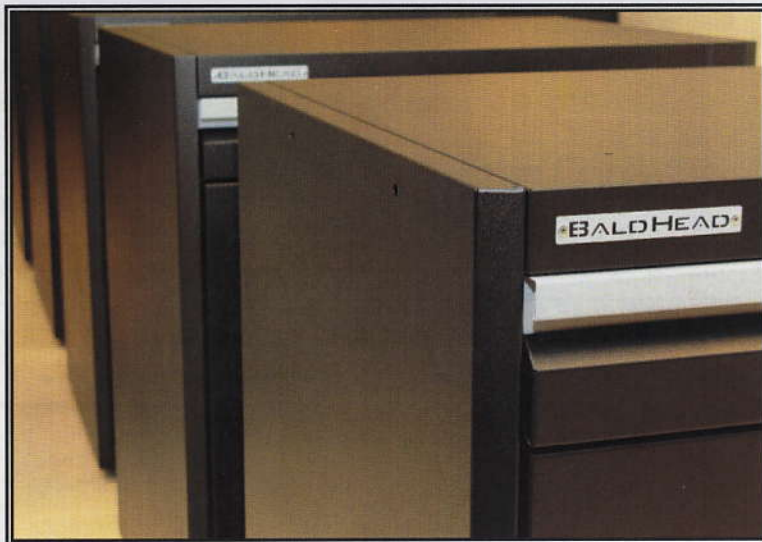

PRODUCT FEATURES

CABINETS FEATURE:

- ALL METAL CONSTRUCTION
- BAKED ON POWDER COAT FINISH
- SHIPS 100% FULLY ASSEMBLED IN INDIVIDUAL CARTONS
- SOLID BACKS WITH MOUNTING SLOTS
- CHOICE OF 3 COLORS WITH COMPLEMENTING GRAY HANDLE
- FULL WIDTH OR LENGTH HANDLE DESIGN
- PRE-CUT CABINET-TO-CABINET MOUNTING HOLES WITH INCLUDED HARDWARE
- DOOR UNITS WITH SOFT CLOSE STOPS
- SELF CLOSING, QUICK DISCONNECTING, FULLY ADJUSTABLE HINGES ON DOORS
- 100 LB DRAWER CAPACITY WITH TRUE FULL EXTENSION SLIDES
- METAL COUNTERTOPS FEATURE SOLID CORE CONSTRUCTION FOR STRUCTURAL RIGIDITY OVER OPEN SPANS
- LOWER UNITS ARE FITTED WITH REMOVABLE, ADJUSTABLE LEVELING LEGS
- NON SLIP LINERS IN ALL DRAWERS
- UPPER CABINETS HAVE PRE-CUT KNOCKOUTS FOR LINKING LIGHT FIXTURES WITHOUT VISIBLE CORDS
- QUICK LOCK CLIPS ON ALL SHELVES
- 2 PANEL DOOR AND DRAWER FRONT CONSTRUCTION

MADE IN THE USA

BALDHEAD™
LIMITED SERIES

Images on this page are representative only of the actual product due to printing limitations. Color, gloss, and texture may vary slightly. Please contact your nearest Baldhead dealer or Baldhead Corporate Headquarters for more information and pricing information. Copyright 2007 Baldhead Cabinets
Find us on the web at www.baldheadcabinets.com

**POWDER
COATED
TOUGH™**