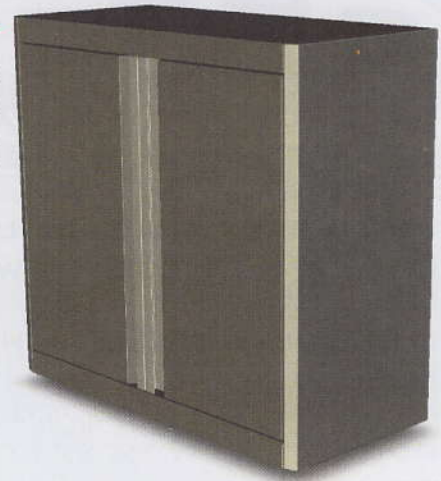

## 2 DOOR UPPER STORAGE CABINET

**BHLU2814GR** (CHARCOAL WITH GRAY HANDLES - SHOWN)

**BHLU2814RD** (RED WITH GRAY HANDLES)

**BHLU2814BK** (BLACK WITH GRAY HANDLES)

28" TALL X 30" WIDE X 14" DEEP